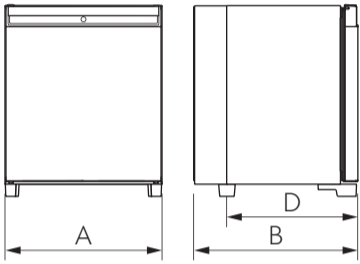

MODELS

A30SFS/ A40SFS/ C60SFS

Type	A30/40	C60
R	●	●
L	●	●
R600A	—	●
NH ₃	●	—

A30SBI/ A40SBI/ C60SBI

DIMENSIONS

	A	B	C	D
A30SBI	384 mm 15.1 in	—	520 mm 20.5 in	446 mm 17.6 in
A40SBI	405 mm 15.9 in	—	550 mm 21.7 in	466 mm 18.3 in
C60SBI	490 mm 19.2 in	—	565 mm 22.2 in	510 mm 20.0 in
A30SFS	384 mm 15.1 in	463 mm 18.2 in	550 mm 21.7 in	356 mm 14.0 in
A40SFS	405 mm 15.9 in	483 mm 19.0 in	580 mm 22.8 in	376 mm 14.8 in
C60SFS	490 mm 19.2 in	519 mm 20.3 in	595 mm 23.4 in	410 mm 16.1 in

Built-in (BI)

Freestanding (FS)

AIR FLOW

AIR FLOW

Scan this QR code to watch a video about the impact of air flow.
<https://dreambroker.com/channel/zrzpj1zj/w4v0sx10>

Insufficient air flow results in a shortened lifespan and a reduced cooling performance. Observe the minimum spacings when installing the mini fridge to furniture.