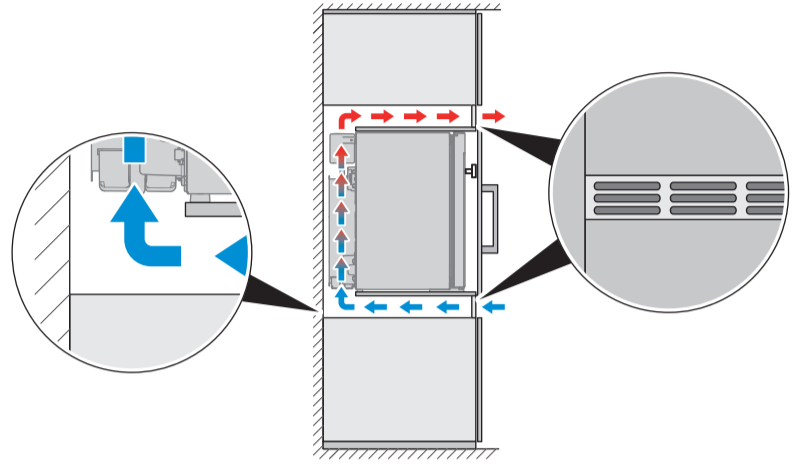

MODELS

A30SFS/ A40SFS/ C60SFS

Type	A30/40	C60
R	●	●
L	●	●
R600A	—	●
NH ₃	●	—

A30SBI/ A40SBI/ C60SBI

DIMENSIONS

	A	B	C	D
A30SBI	384 mm 15.1 in	—	520 mm 20.5 in	446 mm 17.6 in
A40SBI	405 mm 15.9 in	—	550 mm 21.7 in	466 mm 18.3 in
C60SBI	490 mm 19.2 in	—	565 mm 22.2 in	510 mm 20.0 in
A30SFS	384 mm 15.1 in	463 mm 18.2 in	550 mm 21.7 in	356 mm 14.0 in
A40SFS	405 mm 15.9 in	483 mm 19.0 in	580 mm 22.8 in	376 mm 14.8 in
C60SFS	490 mm 19.2 in	519 mm 20.3 in	595 mm 23.4 in	410 mm 16.1 in

Built-in (BI)

Freestanding (FS)

AIR FLOW

AIR FLOW

Scan this QR code to watch a video about the impact of air flow.
<https://dreambroker.com/channel/zrzpj1zj/w4v0sx10>

Insufficient air flow results in a shortened lifespan and a reduced cooling performance. Observe the minimum spacings when installing the mini fridge to furniture.