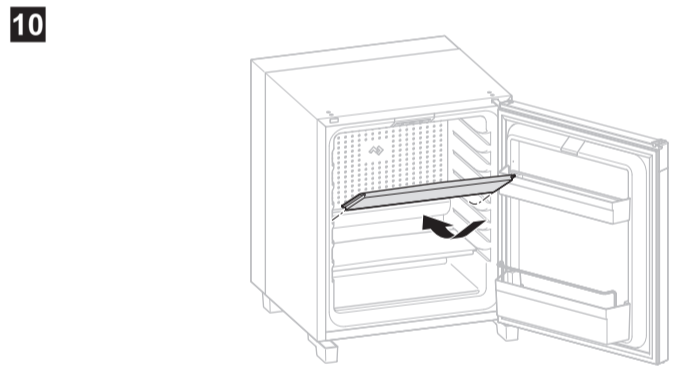

Built-in (BI)

Freestanding (FS)

AIR FLOW

AIR FLOW

Scan this QR code to watch a video about the impact of air flow.
<https://dreambroker.com/channel/zrzpj1zj/w4v0sx10>

Insufficient air flow results in a shortened lifespan and a reduced cooling performance. Observe the minimum spacings when installing the mini fridge to furniture.

INSTALLATION NOTES

REVERSING DOOR

FIXING

SLIDING HINGE

7 A30SBI/ A40SBI/ C60SBI

SHELVES

DOOR LOCK

YOUR LOCAL DEALER
dometic.com/dealer