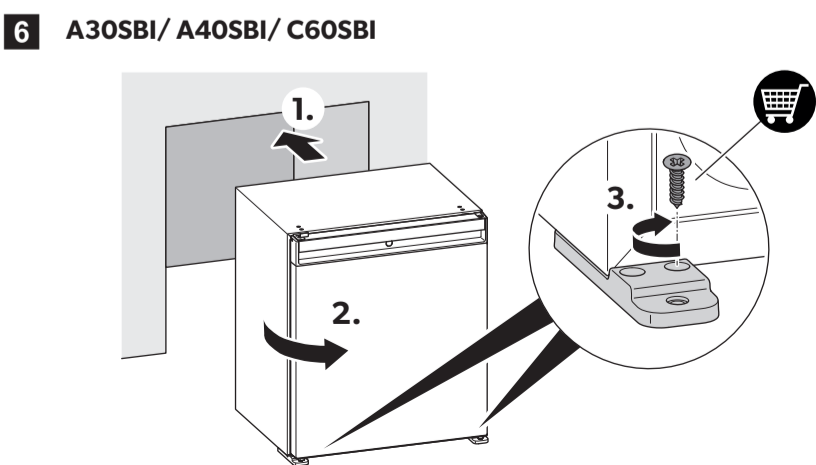

REVERSING DOOR

FIXING

SLIDING HINGE

7 A30SBI/ A40SBI/ C60SBI

SHELVES

DOOR LOCK

YOUR LOCAL DEALER
dometic.com/dealer

YOUR LOCAL SUPPORT
dometic.com/contact

YOUR LOCAL SALES OFFICE
dometic.com/sales-offices

A complete list of Dometic companies, which comprise the Dometic Group, can be found in the public filings of: DOMETIC GROUP AB Hemväringstgatan 15 SE-17154 Solna Sweden