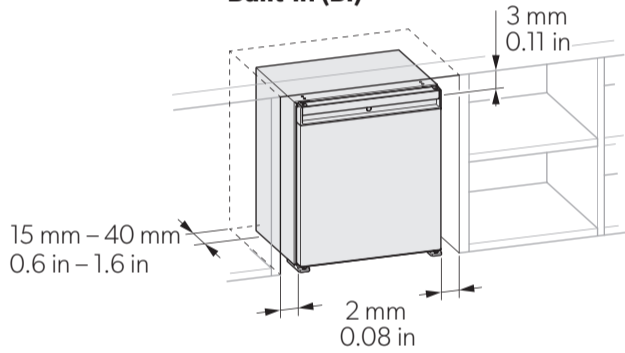

MODELS

A30SFS/ A40SFS/ C60SFS

Type	A30/40	C60
R	●	●
L	●	●
R600A	—	●
NH ₃	●	—

A30SBI/ A40SBI/ C60SBI

DIMENSIONS

	A	B	C	D
A30SBI	384 mm 15.1 in	—	520 mm 20.5 in	446 mm 17.6 in
A40SBI	405 mm 15.9 in	—	550 mm 21.7 in	466 mm 18.3 in
C60SBI	490 mm 19.2 in	—	565 mm 22.2 in	510 mm 20.0 in
A30SFS	384 mm 15.1 in	463 mm 18.2 in	550 mm 21.7 in	356 mm 14.0 in
A40SFS	405 mm 15.9 in	483 mm 19.0 in	580 mm 22.8 in	376 mm 14.8 in
C60SFS	490 mm 19.2 in	519 mm 20.3 in	595 mm 23.4 in	410 mm 16.1 in

Built-in (BI)

Freestanding (FS)

AIR FLOW

AIR FLOW

Scan this QR code to watch a video about the impact of air flow.
<https://dreambroker.com/channel/zrzpj1zj/w4v0sx10>

Insufficient air flow results in a shortened lifespan and a reduced cooling performance. Observe the minimum spacings when installing the mini fridge to furniture.