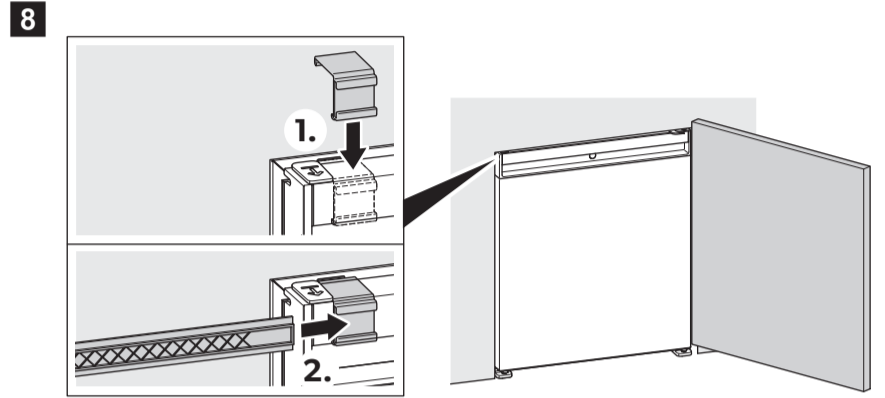

Built-in (BI)

Freestanding (FS)

AIR FLOW

AIR FLOW

Scan this QR code to watch a video about the impact of air flow.
<https://dreambroker.com/channel/zrzpj1zj/w4v0sx10>

Insufficient air flow results in a shortened lifespan and a reduced cooling performance. Observe the minimum spacings when installing the mini fridge to furniture.

INSTALLATION NOTES

REVERSING DOOR

FIXING

SLIDING HINGE

7 A30SBI/ A40SBI/ C60SBI

SHELVES

DOOR LOCK

YOUR LOCAL DEALER
dometic.com/dealer