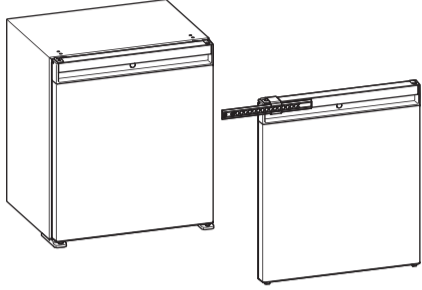

MODELS

A30SFS/ A40SFS/ C60SFS

Type	A30/40	C60
R	●	●
L	●	●
R600A	—	●
NH ₃	●	—

A30SBI/ A40SBI/ C60SBI

DIMENSIONS

	A	B	C	D
A30SBI	384 mm 15.1 in	—	520 mm 20.5 in	446 mm 17.6 in
A40SBI	405 mm 15.9 in	—	550 mm 21.7 in	466 mm 18.3 in
C60SBI	490 mm 19.2 in	—	565 mm 22.2 in	510 mm 20.0 in
A30SFS	384 mm 15.1 in	463 mm 18.2 in	550 mm 21.7 in	356 mm 14.0 in
A40SFS	405 mm 15.9 in	483 mm 19.0 in	580 mm 22.8 in	376 mm 14.8 in
C60SFS	490 mm 19.2 in	519 mm 20.3 in	595 mm 23.4 in	410 mm 16.1 in

Built-in (BI)

Freestanding (FS)

AIR FLOW

AIR FLOW

Scan this QR code to watch a video about the impact of air flow.
<https://dreambroker.com/channel/zrzpj1zj/w4v0sx10>

Insufficient air flow results in a shortened lifespan and a reduced cooling performance. Observe the minimum spacings when installing the mini fridge to furniture.