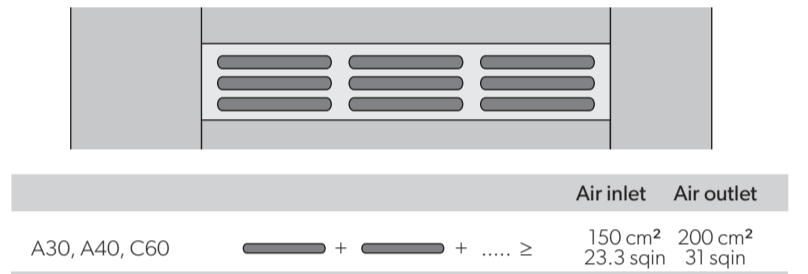

MODELS

A30SFS/ A40SFS/ C60SFS

Type	A30/40	C60
R	●	●
L	●	●
R600A	—	●
NH ₃	●	—

A30SBI/ A40SBI/ C60SBI

DIMENSIONS

	A	B	C	D
A30SBI	384 mm 15.1 in	—	520 mm 20.5 in	446 mm 17.6 in
A40SBI	405 mm 15.9 in	—	550 mm 21.7 in	466 mm 18.3 in
C60SBI	490 mm 19.2 in	—	565 mm 22.2 in	510 mm 20.0 in
A30SFS	384 mm 15.1 in	463 mm 18.2 in	550 mm 21.7 in	356 mm 14.0 in
A40SFS	405 mm 15.9 in	483 mm 19.0 in	580 mm 22.8 in	376 mm 14.8 in
C60SFS	490 mm 19.2 in	519 mm 20.3 in	595 mm 23.4 in	410 mm 16.1 in

Built-in (BI)

Freestanding (FS)

AIR FLOW

AIR FLOW

Scan this QR code to watch a video about the impact of air flow.
<https://dreambroker.com/channel/zrzpj1zj/w4v0sx10>

Insufficient air flow results in a shortened lifespan and a reduced cooling performance. Observe the minimum spacings when installing the mini fridge to furniture.