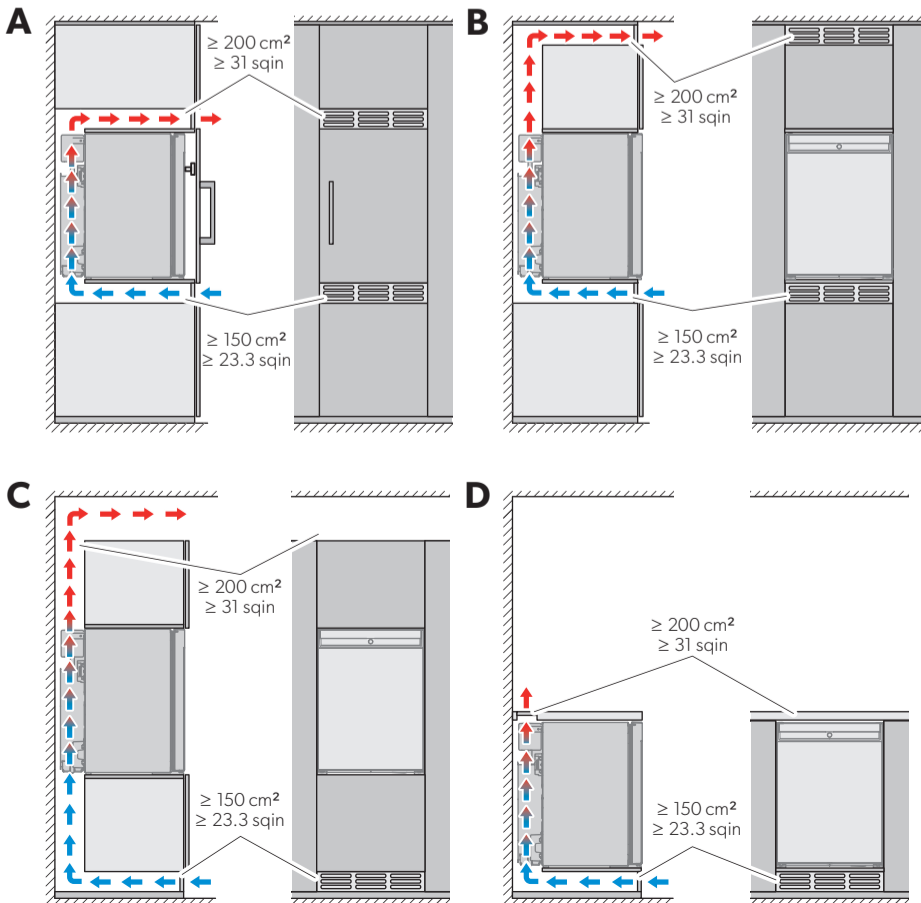

MODELS

A30SFS/ A40SFS/ C60SFS

Type	A30/40	C60
R	●	●
L	●	●
R600A	—	●
NH ₃	●	—

A30SBI/ A40SBI/ C60SBI

DIMENSIONS

	A	B	C	D
A30SBI	384 mm 15.1 in	—	520 mm 20.5 in	446 mm 17.6 in
A40SBI	405 mm 15.9 in	—	550 mm 21.7 in	466 mm 18.3 in
C60SBI	490 mm 19.2 in	—	565 mm 22.2 in	510 mm 20.0 in
A30SFS	384 mm 15.1 in	463 mm 18.2 in	550 mm 21.7 in	356 mm 14.0 in
A40SFS	405 mm 15.9 in	483 mm 19.0 in	580 mm 22.8 in	376 mm 14.8 in
C60SFS	490 mm 19.2 in	519 mm 20.3 in	595 mm 23.4 in	410 mm 16.1 in

Built-in (BI)

Freestanding (FS)

AIR FLOW

AIR FLOW

Scan this QR code to watch a video about the impact of air flow.
<https://dreambroker.com/channel/zrzpj1zj/w4v0sx10>

Insufficient air flow results in a shortened lifespan and a reduced cooling performance. Observe the minimum spacings when installing the mini fridge to furniture.