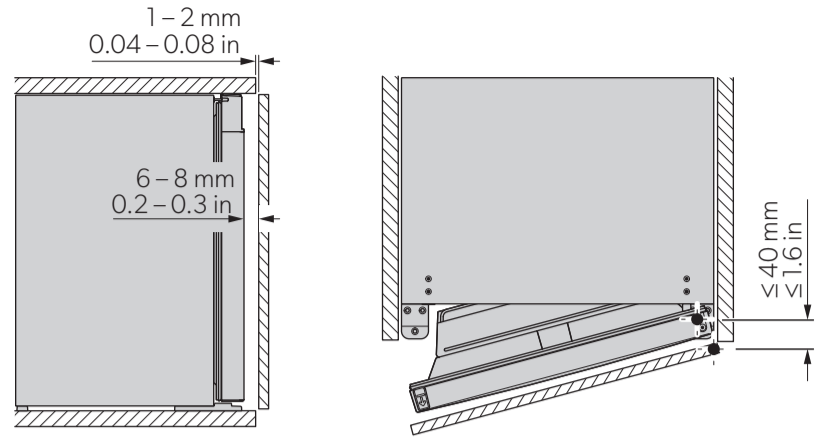

MODELS

A30SFS/ A40SFS/ C60SFS

Type	A30/40	C60
R	●	●
L	●	●
R600A	—	●
NH ₃	●	—

A30SBI/ A40SBI/ C60SBI

DIMENSIONS

	A	B	C	D
A30SBI	384 mm 15.1 in	—	520 mm 20.5 in	446 mm 17.6 in
A40SBI	405 mm 15.9 in	—	550 mm 21.7 in	466 mm 18.3 in
C60SBI	490 mm 19.2 in	—	565 mm 22.2 in	510 mm 20.0 in
A30SFS	384 mm 15.1 in	463 mm 18.2 in	550 mm 21.7 in	356 mm 14.0 in
A40SFS	405 mm 15.9 in	483 mm 19.0 in	580 mm 22.8 in	376 mm 14.8 in
C60SFS	490 mm 19.2 in	519 mm 20.3 in	595 mm 23.4 in	410 mm 16.1 in

Built-in (BI)

Freestanding (FS)

AIR FLOW

AIR FLOW

Scan this QR code to watch a video about the impact of air flow.
<https://dreambroker.com/channel/zrzpj1zj/w4v0sx10>

Insufficient air flow results in a shortened lifespan and a reduced cooling performance. Observe the minimum spacings when installing the mini fridge to furniture.

INSTALLATION NOTES

REVERSING DOOR

FIXING

SLIDING HINGE

7 A30SBI/ A40SBI/ C60SBI

SHELVES

DOOR LOCK

YOUR LOCAL DEALER
dometic.com/dealer