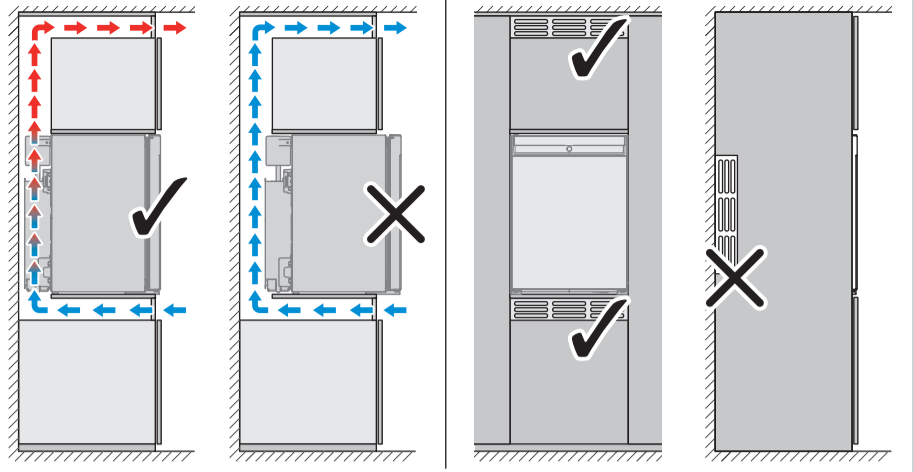

MODELS

A30SFS/ A40SFS/ C60SFS

Type	A30/40	C60
R	●	●
L	●	●
R600A	—	●
NH ₃	●	—

A30SBI/ A40SBI/ C60SBI

DIMENSIONS

	A	B	C	D
A30SBI	384 mm 15.1 in	—	520 mm 20.5 in	446 mm 17.6 in
A40SBI	405 mm 15.9 in	—	550 mm 21.7 in	466 mm 18.3 in
C60SBI	490 mm 19.2 in	—	565 mm 22.2 in	510 mm 20.0 in
A30SFS	384 mm 15.1 in	463 mm 18.2 in	550 mm 21.7 in	356 mm 14.0 in
A40SFS	405 mm 15.9 in	483 mm 19.0 in	580 mm 22.8 in	376 mm 14.8 in
C60SFS	490 mm 19.2 in	519 mm 20.3 in	595 mm 23.4 in	410 mm 16.1 in

Built-in (BI)

Freestanding (FS)

AIR FLOW

AIR FLOW

Scan this QR code to watch a video about the impact of air flow.
<https://dreambroker.com/channel/zrzpj1zj/w4v0sx10>

Insufficient air flow results in a shortened lifespan and a reduced cooling performance. Observe the minimum spacings when installing the mini fridge to furniture.