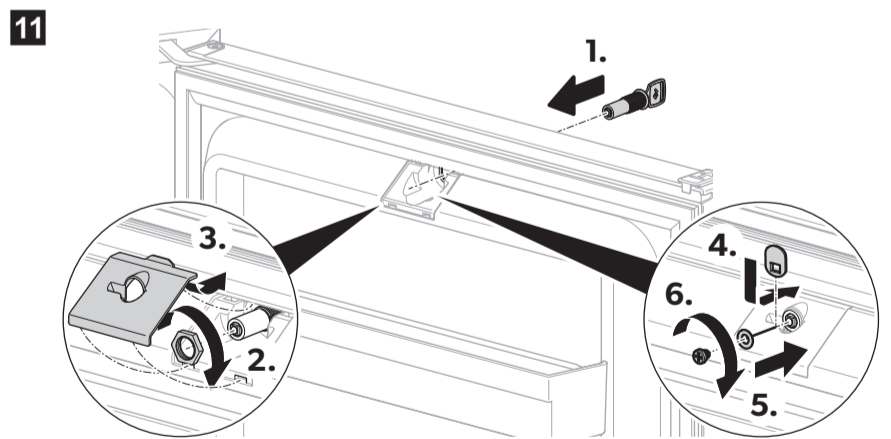

Built-in (BI)

Freestanding (FS)

AIR FLOW

AIR FLOW

Scan this QR code to watch a video about the impact of air flow.
<https://dreambroker.com/channel/zrzpj1zj/w4v0sx10>

Insufficient air flow results in a shortened lifespan and a reduced cooling performance. Observe the minimum spacings when installing the mini fridge to furniture.

INSTALLATION NOTES

REVERSING DOOR

FIXING

SLIDING HINGE

7 A30SBI/ A40SBI/ C60SBI

SHELVES

DOOR LOCK

YOUR LOCAL DEALER
dometic.com/dealer