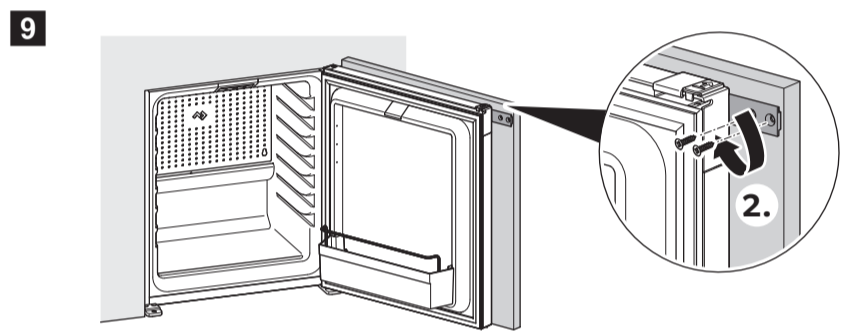

Built-in (BI)

Freestanding (FS)

AIR FLOW

AIR FLOW

Scan this QR code to watch a video about the impact of air flow.
<https://dreambroker.com/channel/zrzpj1zj/w4v0sx10>

Insufficient air flow results in a shortened lifespan and a reduced cooling performance. Observe the minimum spacings when installing the mini fridge to furniture.

INSTALLATION NOTES

REVERSING DOOR

FIXING

SLIDING HINGE

7 A30SBI/ A40SBI/ C60SBI

SHELVES

DOOR LOCK

YOUR LOCAL DEALER
dometic.com/dealer